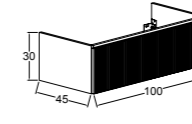

KOBOS BELLA 100 CM
LAVABO DOLABI
/ KOBOS BELLA 100 CM
WASHBASIN CABINET