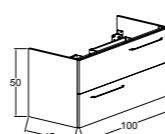

KOBOS SERENITY 100 CM
KAPAKLI LAVABO DOLABI
/ KOBOS SERENITY 100 CM
WASHBASIN CABINET WITH DOOR

KOBOS SERENITY 100 CM
LAVABO DOLABI
/ KOBOS SERENITY 100 CM
WASHBASIN CABINET