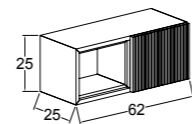

80 cm / 100 cm

Renk Seçenekleri
Colour Options

Blue Grey

Luna

Vanilla

KOBOS BELLA 62 CM
KAPAKLI VE MASİF AÇIK
RAFLI DOLAP
/ KOBOS BELLA 62 CM
CABINET WITH DOORS AND
SOLID OPEN SHELVES

KOBOS BELLA 83 CM
ÇEKMECELİ VE MASİF
AÇIK RAFLI DOLAP
/ KOBOS BELLA 83 CM
CABINET WITH DRAWERS AND
SOLID OPEN SHELVES