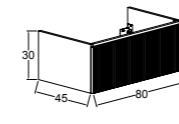

80 cm / 100 cm

Renk Seçenekleri
Colour Options

Blue Grey

Luna

Vanilla

KOBOS BELLA 62 CM
KAPAKLI VE MASİF AÇIK
RAFLI DOLAP
/ KOBOS BELLA 62 CM
CABINET WITH DOORS AND
SOLID OPEN SHELVES

KOBOS BELLA 83 CM
ÇEKMECELİ VE MASİF
AÇIK RAFLI DOLAP
/ KOBOS BELLA 83 CM
CABINET WITH DRAWERS AND
SOLID OPEN SHELVES