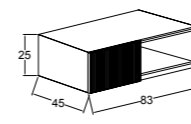

80 cm / 100 cm

Renk Seçenekleri
Colour Options

Blue Grey

Luna

Vanilla

KOBOS BELLA 62 CM
KAPAKLI VE MASİF AÇIK
RAFLI DOLAP
/ KOBOS BELLA 62 CM
CABINET WITH DOORS AND
SOLID OPEN SHELVES

KOBOS BELLA 83 CM
ÇEKMECELİ VE MASİF
AÇIK RAFLI DOLAP
/ KOBOS BELLA 83 CM
CABINET WITH DRAWERS AND
SOLID OPEN SHELVES